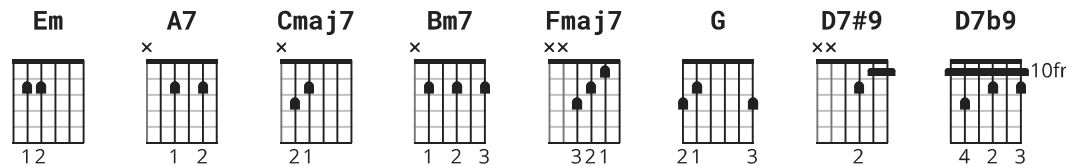

Breathe chords by Pink Floyd

Tuning: E A D G B E

Key: Em

CHORDS

D7#9 x-5-4-5-6-x

D7b9 x-5-4-5-4-x

[Intro]

Em A7

Bm7

Fmaj7

G D7#9 D7b9

[Verse]

Em A7
Breathe, breathe in the air

Em A7
Don't be afraid to care

Em A7
Leave, don't leave me

Em **A7**
Look around and choose your own ground

[Chorus]

Cmaj7
Long you live and high you fly
Bm7
Smiles you'll give and tears you'll cry
Fmaj7
all you touch and all you see
G **D7#9 D7b9**
Is all your life will ever be

[Verse]

Em **A7**
Run, rabbit run
Em **A7**
Dig that hole, forget the sun
Em **A7**
And when at last the work is done
Em **A7**
Don't sit down it's time to dig another one.

[Chorus]

Cmaj7
For long you live and high you fly
Bm7
But only if you ride the tide
Fmaj7
And balanced on the biggest wave
G **D7#9 D7b9**
You race towards an early grave